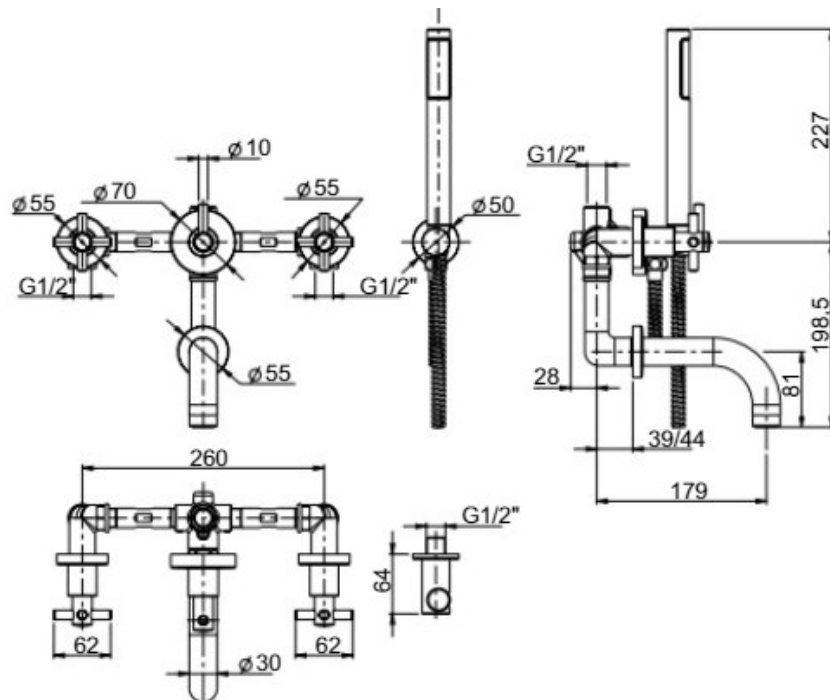

Brand : FRATTINI, Italy
Name : TESIS Concealed bath/shower mixer
Item Code : 51011.00

Designer :

Color / Finish: Chrome
Dimensions : Overall (LxWxH in cm)

Product info:

- Built-in bath mixer
- Wall mount spout
- Central diverter
- Fixed shower holder
- Cylindrical hand shower